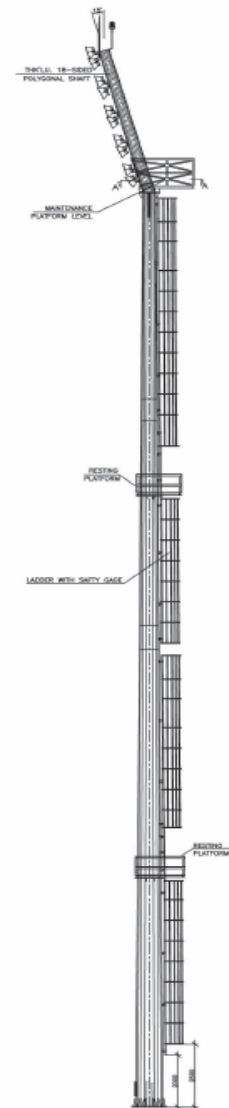

Microwave Sensor
Recessed

Exit Light Double Sided

Energya FL

Energya GI

ENERGYA LED
Street Light

Energya 3

Switchgears and Substations مكونات كهربائية ومحطات

- LV/MV electrical solutions include but not limited to the following:
- Main distribution board up to 7000A.
- Motor control center.
- Sub main distribution board up to 800A.
- Load center panels up to 250A.
- Automatic transfer switch.
- Power factor correction.
- Street lighting panels approved from municipalities.
- Unit/compact substation approved from municipalities.
- RMU's.
- Industrial automation & control solutions.
- Switch disconnectors UL standard.
- Loose components like MCCB, MCB, ACB, VFD, softstarter and panel accessories for OEM and distributors.

Substations

Switchgears

Exhaust fan

مراوح

Heavy Duty

- Metal exhaust fan

POLES

الأعمدة

High Mast Poles

- Steel street poles
- High mast street poles
- Fiber glass poles
- Decorative poles
- Fuse boxes

محولات ولوحات الربط الحلقية

Transformers and RMU

- MV & LV transformers
- LV DRY type/ oil field transformers
- Ring main units (RMU)
- Package sub-stations
- Explosion proof transformers