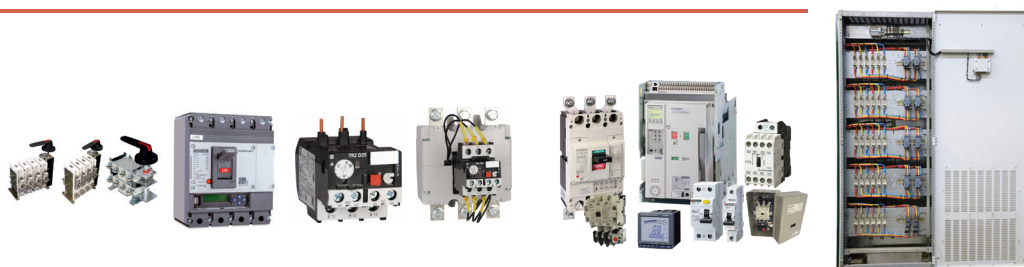

Switchgears