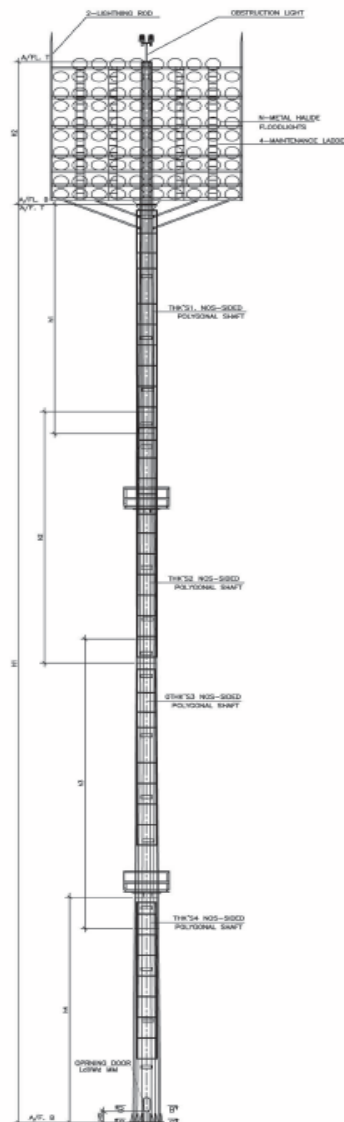

Microwave Sensor
Recessed

Exit Light Double Sided

Energya FL

Energya GI

ENERGYA LED
Street Light

Energya 3

Switchgears and Substations مكونات كهربائية ومحطات

- LV/MV electrical solutions include but not limited to the following:
- Main distribution board up to 7000A.
- Motor control center.
- Sub main distribution board up to 800A.
- Load center panels up to 250A.
- Automatic transfer switch.
- Power factor correction.
- Street lighting panels approved from municipalities.
- Unit/compact substation approved from municipalities.
- RMU's.
- Industrial automation & control solutions.
- Switch disconnectors UL standard.
- Loose components like MCCB, MCB, ACB, VFD, softstarter and panel accessories for OEM and distributors.

Substations

Switchgears

Exhaust fan

مراوح

Heavy Duty

- Metal exhaust fan

POLES

الأعمدة

High Mast Poles

- Steel street poles
- High mast street poles
- Fiber glass poles
- Decorative poles
- Fuse boxes

محولات ولوحات الربط الحلقية

Transformers and RMU

- MV & LV transformers
- LV DRY type/ oil field transformers
- Ring main units (RMU)
- Package sub-stations
- Explosion proof transformers

أفياش ومفاتيح Wiring accessories

- White plastic range
- Decorative range
- Wide rocker range
- Metallic range

مصدرك الموثوق لجميع متطلبات المواد الكهربائية الخاصة بك

Get in Touch جهات الاتصال

Head Office